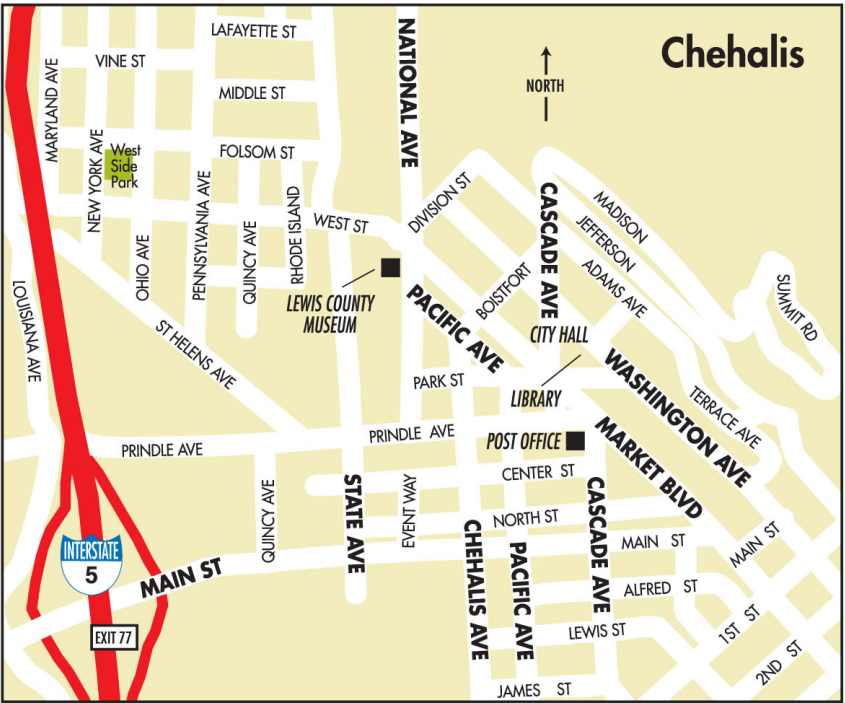

Chehalis

LAFAYETTE ST

VINE ST

MIDDLE ST

FOLSOM ST

PENNSYLVANIA AVE

QUINCY AVE

RHODE ISLAND

WEST ST

NATIONAL AVE

DIVISION ST

CASCADE AVE

MADISON

JEFFERSON

ADAMS AVE

SUMMIT RD

POST OFFICE

MARKET BLVD

PRINDLE AVE

PRINDLE AVE

STATE AVE

EVENT WAY

CENTER ST

CASCADE AVE

2ND ST

JAMES ST

MARYLAND AVE

NEW YORK AVE

West Side Park

OHIO AVE

ST HELENS AVE

LOUISIANA AVE