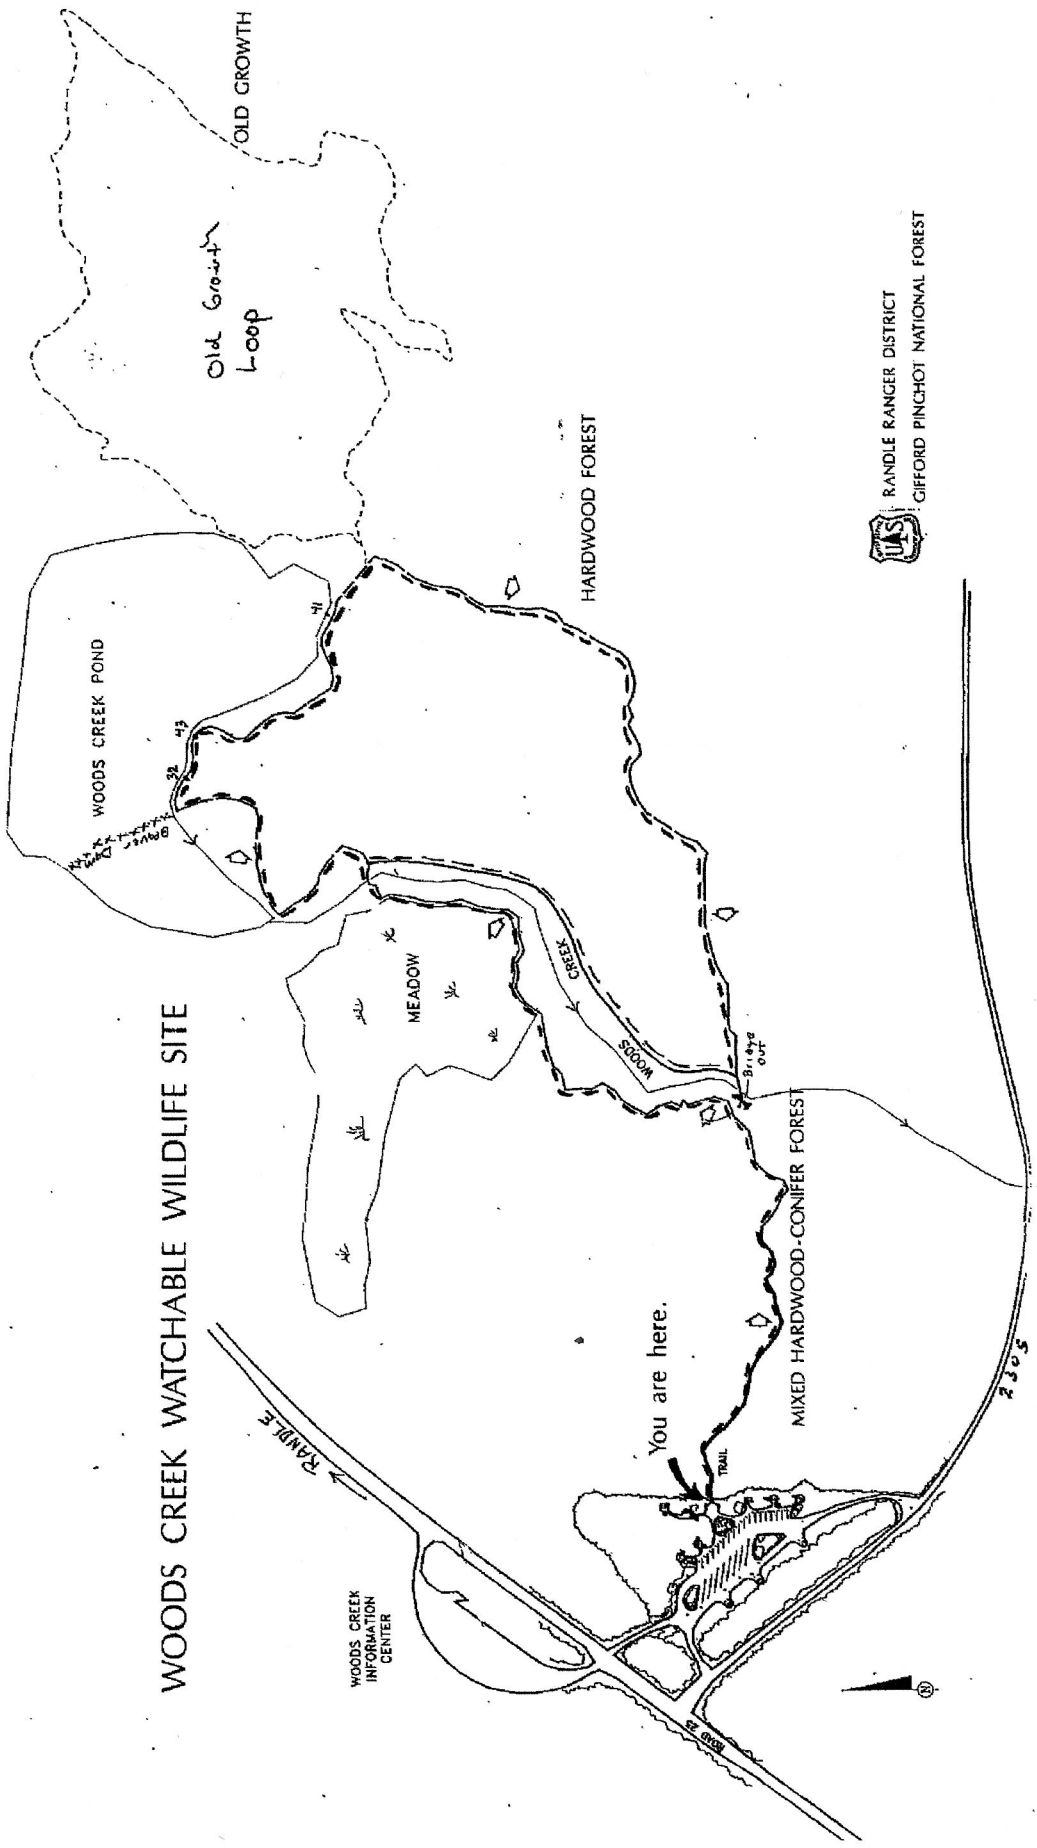

WOODS CREEK WATCHABLE WILDLIFE SITE

RANDLE RANGER DISTRICT
GIFFORD PINCHOT NATIONAL FOREST